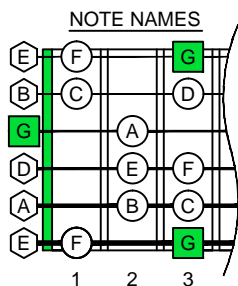

G mixolydian mode  
GEDCA octaves  
box shapes

G mixolydian mode  
SEMITONOMETER

6G3G1  
BOX  
SHAPE

www.cagedoctaves.com

Zon Brookes

GEDCA octaves G mixolydian mode : 6G3G1 box shape

GEDCA octaves G mixolydian mode ENTIRE FINGERBOARD NOTE NAMES : 6G3G1 box shape

GEDCA octaves G mixolydian mode ENTIRE FINGERBOARD INTERVALS : 6G3G1 box shape