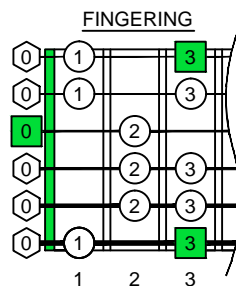

G mixolydian mode  
GEDCA octaves  
box shapes

G mixolydian mode  
SEMITONOMETER

6G3G1  
BOX  
SHAPE

www.cagedoctaves.com

Zon Brookes

GEDCA octaves G mixolydian mode : 6G3G1 box shape

GEDCA octaves G mixolydian mode ENTIRE FINGERBOARD NOTE NAMES : 6G3G1 box shape

GEDCA octaves G mixolydian mode ENTIRE FINGERBOARD INTERVALS : 6G3G1 box shape