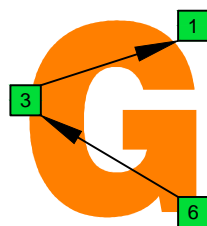

G mixolydian mode  
GEDCA octaves  
box shapes

G mixolydian mode  
SEMITONOMETER

6G3G1  
BOX  
SHAPE

www.cagedoctaves.com

Zon Brookes

GEDCA octaves G mixolydian mode : 6G3G1 box shape

GEDCA octaves G mixolydian mode ENTIRE FINGERBOARD NOTE NAMES : 6G3G1 box shape

GEDCA octaves G mixolydian mode ENTIRE FINGERBOARD INTERVALS : 6G3G1 box shape