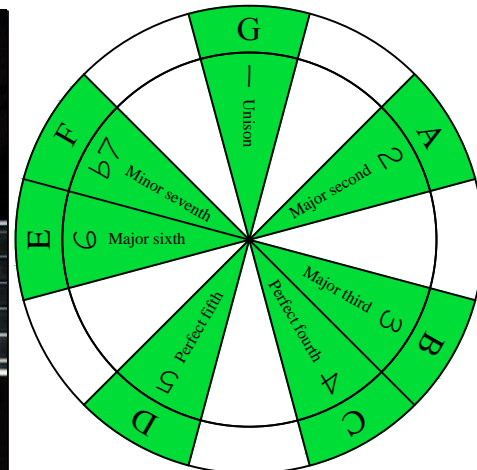

G mixolydian mode  
GEDCA octaves  
box shapes

G mixolydian mode  
SEMITONOMETER

6G3G1  
BOX  
SHAPE

www.cagedoctaves.com

Zon Brookes

GEDCA octaves G mixolydian mode : 6G3G1 box shape

GEDCA octaves G mixolydian mode ENTIRE FINGERBOARD NOTE NAMES : 6G3G1 box shape

GEDCA octaves G mixolydian mode ENTIRE FINGERBOARD INTERVALS : 6G3G1 box shape