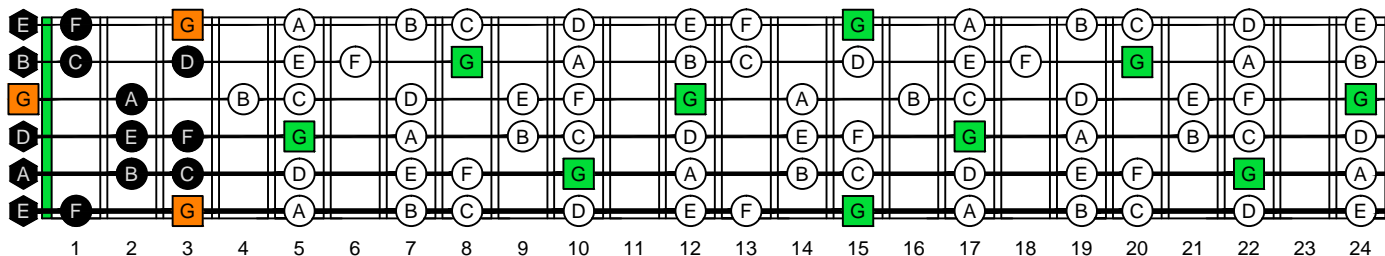

G mixolydian mode  
GEDCA octaves  
box shapes

G mixolydian mode  
SEMITONOMETER

6G3G1  
BOX  
SHAPE

www.cagedoctaves.com

Zon Brookes

GEDCA octaves G mixolydian mode : 6G3G1 box shape

GEDCA octaves G mixolydian mode ENTIRE FINGERBOARD NOTE NAMES : 6G3G1 box shape

GEDCA octaves G mixolydian mode ENTIRE FINGERBOARD INTERVALS : 6G3G1 box shape