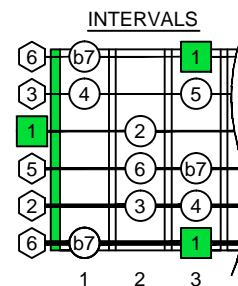

G mixolydian mode  
GEDCA octaves  
box shapes

G mixolydian mode  
SEMITONOMETER

6G3G1  
BOX  
SHAPE

www.cagedoctaves.com

Zon Brookes

GEDCA octaves G mixolydian mode : 6G3G1 box shape

GEDCA octaves G mixolydian mode ENTIRE FINGERBOARD NOTE NAMES : 6G3G1 box shape

GEDCA octaves G mixolydian mode ENTIRE FINGERBOARD INTERVALS : 6G3G1 box shape